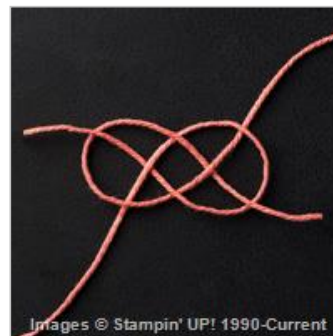

Night Of Navy 8-1/2" X 11" Cardstock

100867

Price: \$8.00

Whisper White 8-1/2" X 11" Cardstock

100730

Price: \$9.00

Watermelon Wonder Classic Stampin' Pad

138323

Price: \$6.50

Calypso Coral Thick Baker'S Twine

138412

Price: \$3.50

Stampin' Dimensionals

104430

Price: \$4.00